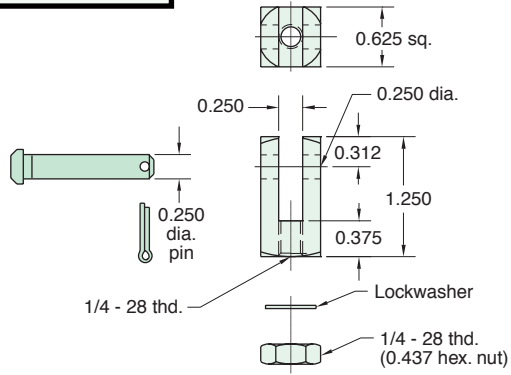

7/8" BORE MOUNTING BRACKETS

15015

Rod Clevis Assembly

15018-1

Foot Mounting Bracket